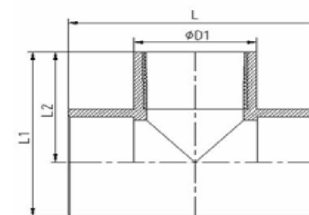

## FAUCET REDUCING TEE

[download Faucet Reducing Tee](#)

code	size	DN	end	L	L1	L2	D	wts	qty	carton	
										wt kg	vol ft3
PV-FT-TEE-A020015	3/4"X1/2"	20x15	SXTXS	68.60	51.75	32.50	27.50	0.04	400	19.90	2.07
PV-FT-TEE-A025015	1"X1/2"	25x15	SXTXS	85.00	65.25	40.50	27.50	0.08	200	15.40	2.07
PV-FT-TEE-A025020	1"X3/4"	25x20	SXTXS	85.00	65.25	40.50	32.50	0.08	200	23.00	2.07
PV-FT-TEE-A032025	1 1/4"X1"	32x25	SXTXS	98.50	76.75	49.50	40.50	0.13	90	16.30	2.07
PV-FT-TEE-A040015	1 1/2"X1/2"	40x15	SXTXS	82.00	69.95	56.60	25.40	0.19	80	17.20	2.07
PV-FT-TEE-A040020	1 1/2"X3/4"	40x20	SXTXS	113.00	87.50	58.00	32.50	0.19	80	17.20	2.07
PV-FT-TEE-A040025	1 1/2"X1"	40x25	SXTXS	113.00	87.50	58.00	40.50	0.19	80	18.40	2.07
PV-FT-TEE-A040032	1 1/2"X1 1/4"	40x32	SXTXS	113.00	87.50	58.00	49.50	0.19	80	16.30	2.07
PV-FT-TEE-A050020	2"X3/4"	50x20	SXTXS	99.20	85.10	70.80	32.10	0.34	60	17.20	2.07
PV-FT-TEE-A050025	2"X1"	50x25	SXTXS	138.00	107.00	71.00	40.50	0.34	60	17.20	2.07
PV-FT-TEE-A050040	2"X1 1/2"	50x40	SXTXS	138.00	107.00	71.00	58.00	0.34	60	18.40	2.07
PV-FT-TEE-T020015	3/4"X1/2"	20x15	TXTXT	68.60	51.75	32.50	27.50	0.04	400	18.40	2.07
PV-FT-TEE-T025015	1"X1/2"	25x15	TXTXT	85.00	65.25	40.50	27.50	0.07	200	15.50	2.07
PV-FT-TEE-T025020	1"X3/4"	25x20	TXTXT	85.00	65.25	40.50	32.50	0.07	200	16.00	2.07
PV-FT-TEE-T040020	1 1/2"X3/4"	40x20	TXTXT	113.00	87.50	58.00	32.50	0.12	80	10.80	2.07
PV-FT-TEE-T040025	1 1/2"X1"	40x25	TXTXT	113.00	87.50	58.00	40.50	0.14	80	12.00	2.07
PV-FT-TEE-T050025	2"X1"	50x25	TXTXT	138.00	107.00	71.00	40.50	0.22	60	14.20	2.07
PV-FT-TEE-T050040	2"X1 1/2"	50x40	TXTXT	138.00	107.00	71.00	58.00	0.27	60	17.00	2.07