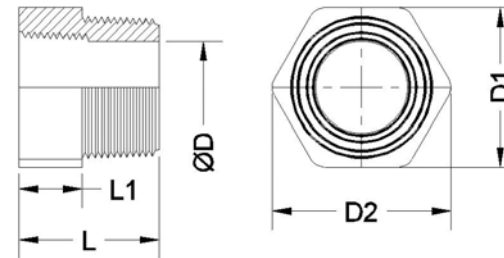

## SCREWED BUSH

[download Screwed Bush](#)

| code              | size          | DN    | end | D     | D1    | D2    | L     | wts   | carton |          |            |
|-------------------|---------------|-------|-----|-------|-------|-------|-------|-------|--------|----------|------------|
|                   |               |       |     |       |       |       |       |       | qty    | wt<br>kg | vol<br>ft3 |
| PV-FT-SBU-T020015 | 3/4"x1/2"     | 20x15 | T   | 17.35 | 30.00 | 33.70 | 26.50 | 0.010 | 2100   | 21.80    | 2.07       |
| PV-FT-SBU-T025020 | 1"x3/4"       | 25x20 | T   | 22.00 | 36.00 | 40.60 | 28.80 | 0.015 | 1200   | 16.20    | 2.07       |
| PV-FT-SBU-T032025 | 1 1/4"x1"     | 32x25 | T   | 28.00 | 46.00 | 51.90 | 32.10 | 0.023 | 1000   | 23.60    | 2.07       |
| PV-FT-SBU-T040032 | 1 1/2"x1 1/4" | 40x32 | T   | 35.50 | 55.00 | 61.65 | 34.10 | 0.042 | 450    | 19.90    | 2.07       |
| PV-FT-SBU-T050040 | 2"x1 1/2"     | 50x40 | T   | 41.50 | 65.00 | 73.80 | 38.40 | 0.062 | 300    | 19.60    | 2.07       |